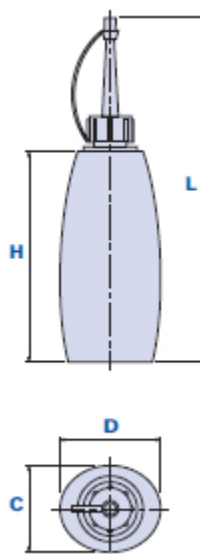

6500

VAL-PA

Oil can with spout

Code	Description	Dimensions				Capacity CC	Weight grams	Stock
		L	H	C	D	CC		
650000003300	6500 CC 33 Spout removed	113	56	29	37	33	7,6	√
650000008200	6500 CC 82 Spout removed	147	90	37	43	82	13	√
650000014500	6500 CC 145 Spout removed	163	106	46	54	145	15,1	√
6500T0003300	6500 CC 33 Spout mounted	113	56	29	37	33	7,6	-
6500T0008200	6500 CC 82 Spout mounted	147	90	37	43	82	13	-
6500T0014500	6500 CC 145 Spout mounted	163	106	46	54	145	15,1	-