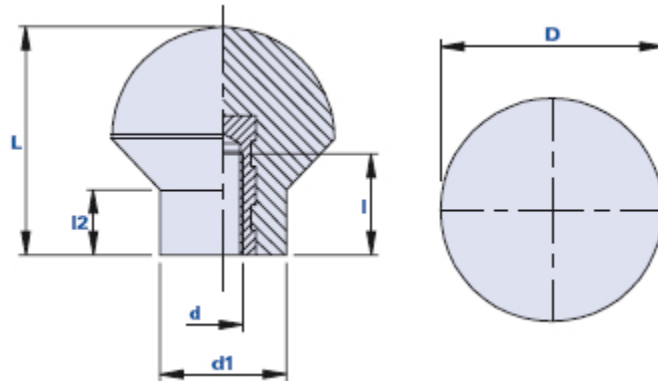

800S

Handle with blind threaded bush

Code	Description	Dimensions				Insert		Weight grams	Stock
		D	L	d1	l2	d	l		
01800S1D	800S1/44 M8	44	45	25	13	M8	10	58	√
01800S2E	800S2/44 M10	44	45	25	13	M10	10	62	√
01800S3F	800S3/44 M12	44	45	25	13	M12	25	66	√

Material

High resistance phenolc-based (PF) duroplast.

Resistant to organic and inorganic chemical substances such as oils, greases, fuels and solvents.

Colour

Black with shiny finish.

Insert

Brass.

Package

25 - 50 - 100 pcs.