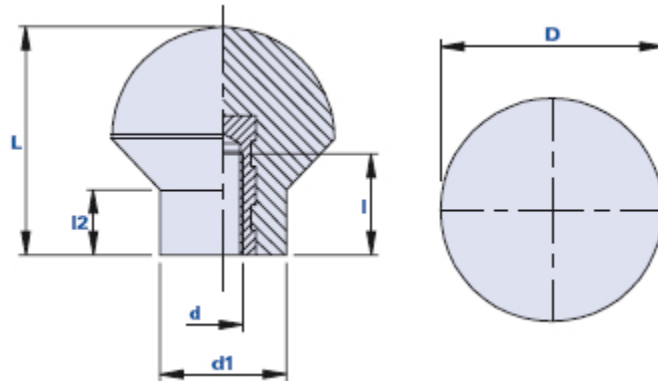

800S

Handle with blind threaded bush

Code	Description	Dimensions				Insert		Weight grams	Stock
		D	L	d1	l2	d	l		
01800S1D	800S1/44 M8	44	45	25	13	M8	10	58	√
01800S2E	800S2/44 M10	44	45	25	13	M10	10	62	√
01800S3F	800S3/44 M12	44	45	25	13	M12	25	66	√