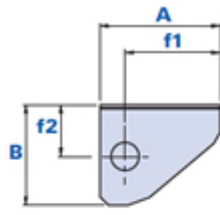

## Accessories for cable-carrying chain model 560/565

**METAL**

**AM = MALE FITTING**

**AF = FEMALE FITTING**

Dimensions

Code	Description	Dimensions										Weight grams	Stock
		A	B	C	f1	f2	H	L	I	h			
<b>01560AM</b>	Fitting 560AM	43	36	67	64	18,5	7	10	40	8	66	√	
<b>01560AF</b>	Fitting 560AF	49	39	70	34	21	7	10	40	8	62	√	
<b>01565AM</b>	Fitting 565AM	70	50	99	55,5	25	7	18	72	8	144	√	
<b>01565AF</b>	Fitting 565AF	70	52	104	55,5	25	7	18	72	8	140	√	