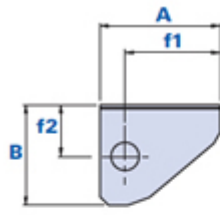

Accessories for models 560-565

Accessories for cable-carrying chain model 560/565

METAL

AM = MALE FITTING

AF = FEMALE FITTING

Dimensions

Code	Description	Dimensions										Weight grams	Stock
		A	B	C	f1	f2	H	L	I	h			
01560AM	Fitting 560AM	43	36	67	64	18,5	7	10	40	8	66	√	
01560AF	Fitting 560AF	49	39	70	34	21	7	10	40	8	62	√	
01565AM	Fitting 565AM	70	50	99	55,5	25	7	18	72	8	144	√	
01565AF	Fitting 565AF	70	52	104	55,5	25	7	18	72	8	140	√	