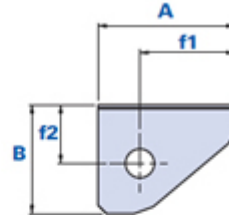

Accessories for models 560-565

Accessories for cable-carrying chain model 560/565

METAL

AM = MALE FITTING

AF = FEMALE FITTING

Dimensions

Code	Description	Dimensions										Weight grams	Stock
		A	B	C	f1	f2	H	L	I	h			
01560AM	Fitting 560AM	43	36	67	64	18,5	7	10	40	8	66	√	
01560AF	Fitting 560AF	49	39	70	34	21	7	10	40	8	62	√	
01565AM	Fitting 565AM	70	50	99	55,5	25	7	18	72	8	144	√	
01565AF	Fitting 565AF	70	52	104	55,5	25	7	18	72	8	140	√	