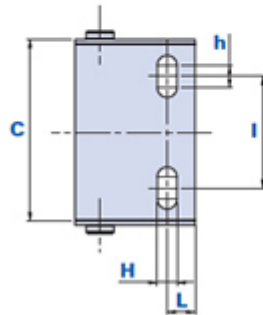

Accessories for models 560-565

Accessories for cable-carrying chain model 560/565

METAL

AM = MALE FITTING

AF = FEMALE FITTING

Dimensions

Code	Description	Dimensions										Weight grams	Stock
		A	B	C	f1	f2	H	L	I	h			
01560AM	Fitting 560AM	43	36	67	64	18,5	7	10	40	8	66	√	
01560AF	Fitting 560AF	49	39	70	34	21	7	10	40	8	62	√	
01565AM	Fitting 565AM	70	50	99	55,5	25	7	18	72	8	144	√	
01565AF	Fitting 565AF	70	52	104	55,5	25	7	18	72	8	140	√	