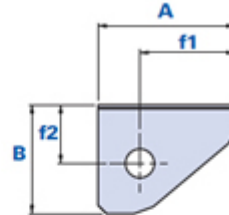

## Accessories for cable-carrying chain model 560/565

**METAL**

**AM = MALE FITTING**

**AF = FEMALE FITTING**

Dimensions

Code	Description	Dimensions										Weight grams	Stock
		A	B	C	f1	f2	H	L	I	h			
<b>01560AM</b>	Fitting 560AM	43	36	67	64	18,5	7	10	40	8	66	√	
<b>01560AF</b>	Fitting 560AF	49	39	70	34	21	7	10	40	8	62	√	
<b>01565AM</b>	Fitting 565AM	70	50	99	55,5	25	7	18	72	8	144	√	
<b>01565AF</b>	Fitting 565AF	70	52	104	55,5	25	7	18	72	8	140	√	