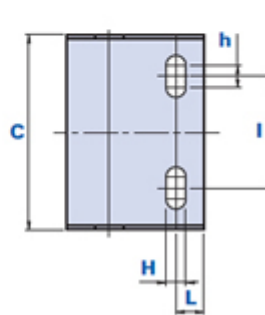

Accessories for models 560-565

Accessories for cable-carrying chain model 560/565

METAL

AM = MALE FITTING

AF = FEMALE FITTING

Dimensions

Code	Description	Dimensions										Weight grams	Stock
		A	B	C	f1	f2	H	L	I	h			
01560AM	Fitting 560AM	43	36	67	64	18,5	7	10	40	8	66	√	
01560AF	Fitting 560AF	49	39	70	34	21	7	10	40	8	62	√	
01565AM	Fitting 565AM	70	50	99	55,5	25	7	18	72	8	144	√	
01565AF	Fitting 565AF	70	52	104	55,5	25	7	18	72	8	140	√	