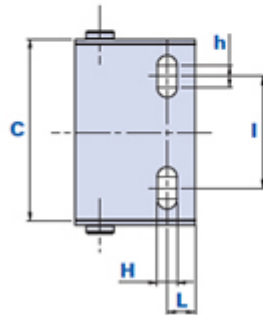

## Accessories for cable-carrying chain model 560/565

**METAL**

**AM = MALE FITTING**

**AF = FEMALE FITTING**

Dimensions

Code	Description	Dimensions										Weight grams	Stock
		A	B	C	f1	f2	H	L	I	h			
<b>01560AM</b>	Fitting 560AM	43	36	67	64	18,5	7	10	40	8	66	√	
<b>01560AF</b>	Fitting 560AF	49	39	70	34	21	7	10	40	8	62	√	
<b>01565AM</b>	Fitting 565AM	70	50	99	55,5	25	7	18	72	8	144	√	
<b>01565AF</b>	Fitting 565AF	70	52	104	55,5	25	7	18	72	8	140	√	