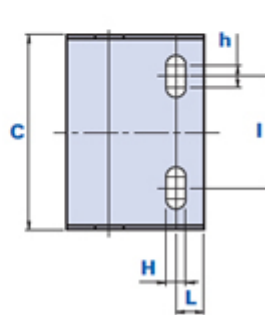

## Accessories for cable-carrying chain model 560/565

**METAL**

**AM = MALE FITTING**

**AF = FEMALE FITTING**

Dimensions

Code	Description	Dimensions										Weight grams	Stock
		A	B	C	f1	f2	H	L	I	h			
<b>01560AM</b>	Fitting 560AM	43	36	67	64	18,5	7	10	40	8	66	√	
<b>01560AF</b>	Fitting 560AF	49	39	70	34	21	7	10	40	8	62	√	
<b>01565AM</b>	Fitting 565AM	70	50	99	55,5	25	7	18	72	8	144	√	
<b>01565AF</b>	Fitting 565AF	70	52	104	55,5	25	7	18	72	8	140	√	