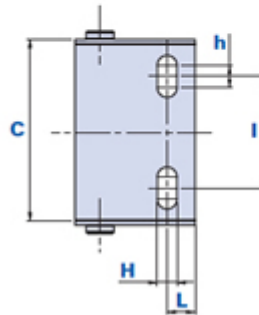

Accessories for models 560-565

Accessories for cable-carrying chain model 560/565

METAL

AM = MALE FITTING

AF = FEMALE FITTING

Dimensions

Code	Description	Dimensions										Weight grams	Stock
		A	B	C	f1	f2	H	L	I	h			
01560AM	Fitting 560AM	43	36	67	64	18,5	7	10	40	8	66	√	
01560AF	Fitting 560AF	49	39	70	34	21	7	10	40	8	62	√	
01565AM	Fitting 565AM	70	50	99	55,5	25	7	18	72	8	144	√	
01565AF	Fitting 565AF	70	52	104	55,5	25	7	18	72	8	140	√	