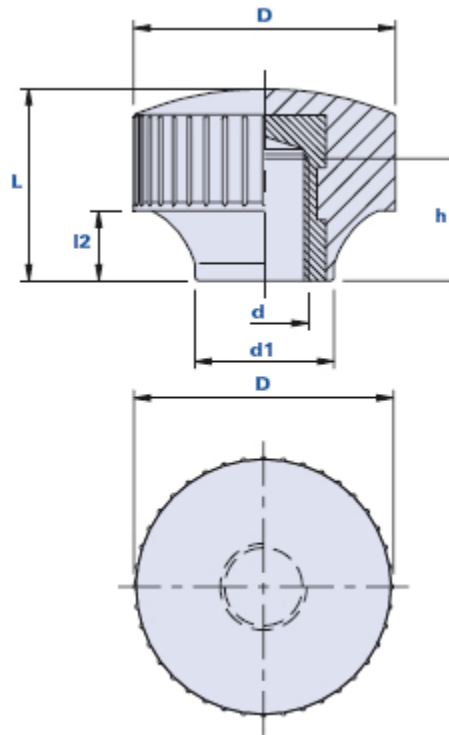

Knurled grip knob with blind threaded bush

Code	Description	Dimensions				Insert		Weight grams	Stock
		D	L	d1	l2	d	h		
01CMBD	CMB/30 M8	30	22	16	8	M8	14	26	√
01CMBE	CMB/30 M10	30	22	16	8	M10	14	26	-
01CMBF	CMB/30 M12	30	22	16	8	M12	14	26	√