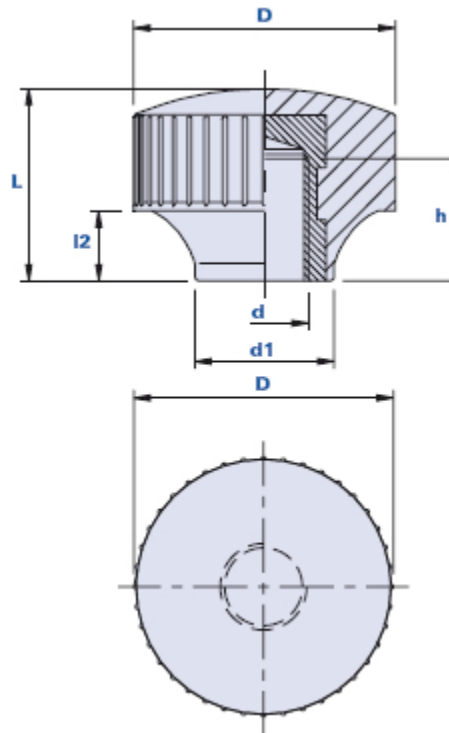

Knurled grip knob with blind threaded bush

| Code | Description | Dimensions | | | | Insert | | Weight grams | Stock |
|--------|-------------|------------|----|----|----|--------|----|--------------|-------|
| | | D | L | d1 | l2 | d | h | | |
| 01CMBD | CMB/30 M8 | 30 | 22 | 16 | 8 | M8 | 14 | 26 | √ |
| 01CMBE | CMB/30 M10 | 30 | 22 | 16 | 8 | M10 | 14 | 26 | - |
| 01CMBF | CMB/30 M12 | 30 | 22 | 16 | 8 | M12 | 14 | 26 | √ |