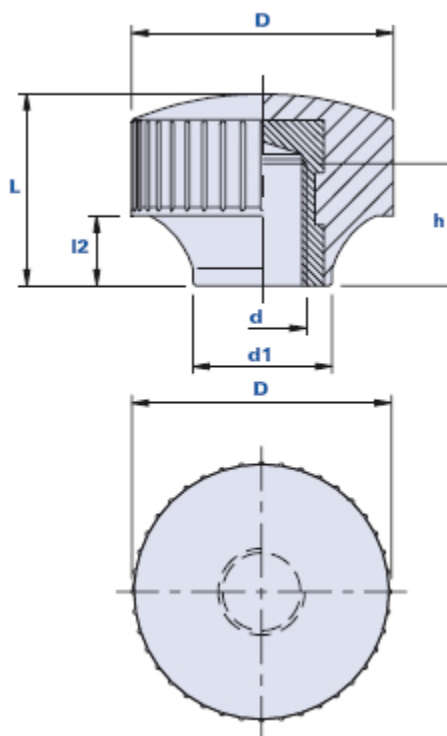

## Knurled grip knob with blind threaded bush

Code	Description	Dimensions				Insert		Weight grams	Stock
		D	L	d1	l2	d	h		
01CMBD	CMB/30 M8	30	22	16	8	M8	14	26	√
01CMBE	CMB/30 M10	30	22	16	8	M10	14	26	-
01CMBF	CMB/30 M12	30	22	16	8	M12	14	26	√