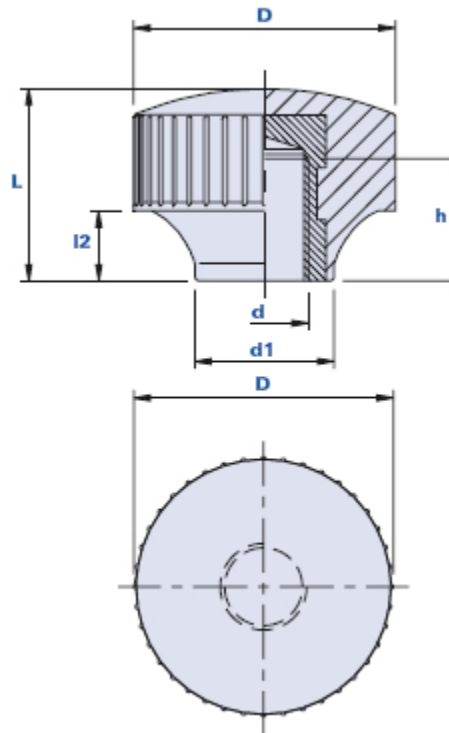

Knurled grip knob with blind threaded bush

Code	Description	Dimensions				Insert		Weight grams	Stock
		D	L	d1	l2	d	h		
01CMBD	CMB/30 M8	30	22	16	8	M8	14	26	√
01CMBE	CMB/30 M10	30	22	16	8	M10	14	26	-
01CMBF	CMB/30 M12	30	22	16	8	M12	14	26	√