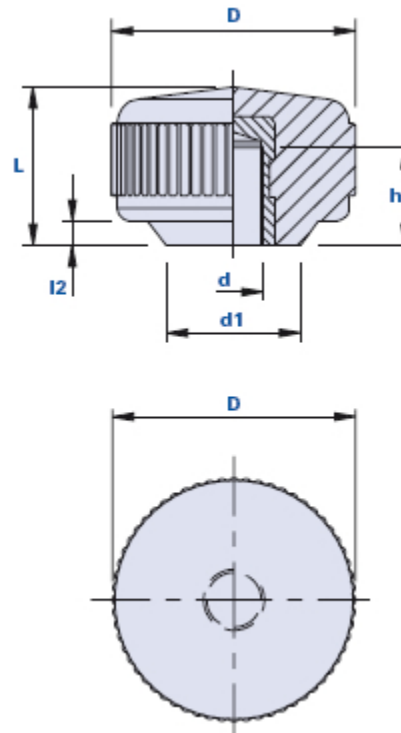

## Knurled grip knob with blind threaded bush

Code	Description	Dimensions				Insert		Weight grams	Stock
		D	L	d1	l2	d	h		
01PLBZ	PLB/20 M3	20	13	11	2	M3	8	6	√
01PLBA	PLB/20 M4	20	13	11	2	M4	8	6	√
01PLBB	PLB/20 M5	20	13	11	2	M5	8	6	√
01PLBC	PLB/20 M6	20	13	11	2	M6	8	6	√