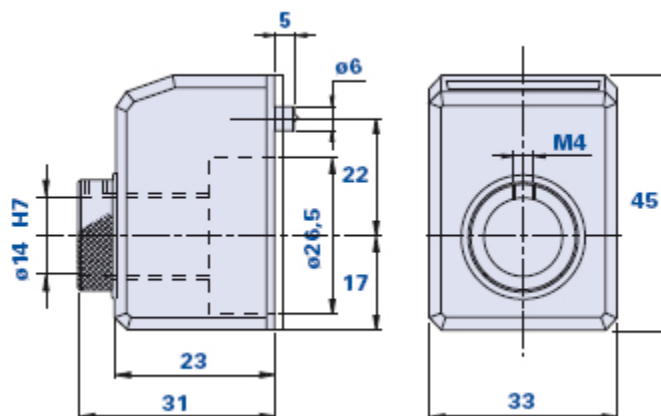

MD30FN

Indicateur de position digital MD 30-FN

| Description | Code couleur noire | Stock | Code couleur orange | Stock | Code couleur grise | Stock | Poids grammes |
|------------------|--------------------|-------|---------------------|-------|--------------------|-------|---------------|
| MD 30 FN 0,5 SX | 01MD305270 | - | 01MD305272 | - | 01MD305274 | - | 38 |
| MD 30 FN 0,5 DX | 01MD305269 | - | 01MD305271 | - | 01MD305273 | - | 38 |
| MD 30 FN 1,0 SX | 01MD30562 | - | 01MD30564 | - | 01MD30566 | - | 38 |
| MD 30 FN 1,0 DX | 01MD30561 | - | 01MD30563 | - | 01MD30565 | - | 38 |
| MD 30 FN 1,5 SX | 01MD30568 | - | 01MD30570 | - | 01MD30572 | - | 38 |
| MD 30 FN 1,5 DX | 01MD30567 | - | 01MD30569 | - | 01MD30571 | - | 38 |
| MD 30 FN 2,0 SX | 01MD30574 | - | 01MD30576 | - | 01MD30578 | - | 38 |
| MD 30 FN 2,0 DX | 01MD30573 | - | 01MD30575 | - | 01MD30577 | - | 38 |
| MD 30 FN 2,5 SX | 01MD305320 | - | 01MD305286 | - | 01MD305288 | - | 38 |
| MD 30 FN 2,5 DX | 01MD305319 | - | 01MD305285 | - | 01MD305287 | - | 38 |
| MD 30 FN 3,0 SX | 01MD30580 | - | 01MD30582 | - | 01MD30584 | - | 38 |
| MD 30 FN 3,0 DX | 01MD30579 | - | 01MD30581 | - | 01MD30583 | - | 38 |
| MD 30 FN 4,0 SX | 01MD30586 | - | 01MD30588 | - | 01MD30590 | - | 38 |
| MD 30 FN 4,0 DX | 01MD30585 | - | 01MD30587 | - | 01MD30589 | - | 38 |
| MD 30 FN 5,0 SX | 01MD305134 | - | 01MD305136 | - | 01MD305138 | - | 38 |
| MD 30 FN 5,0 DX | 01MD305133 | - | 01MD305135 | - | 01MD305137 | - | 38 |
| MD 30 FN 6,0 SX | 01MD305158 | - | 01MD30146 | - | 01MD305160 | - | 38 |
| MD 30 FN 6,0 DX | 01MD305157 | - | 01MD30145 | - | 01MD305159 | - | 38 |
| MD 30 FN 7,5 SX | 01MD305179 | - | 01MD305181 | - | 01MD305183 | - | 38 |
| MD 30 FN 7,5 DX | 01MD305178 | - | 01MD305180 | - | 01MD305182 | - | 38 |
| MD 30 FN 8,0 SX | 01MD305308 | - | 01MD305310 | - | 01MD305312 | - | 38 |
| MD 30 FN 8,0 DX | 01MD305307 | - | 01MD305309 | - | 01MD305311 | - | 38 |
| MD 30 FN 10,0 SX | 01MD305201 | - | 01MD305203 | - | 01MD305205 | - | 38 |